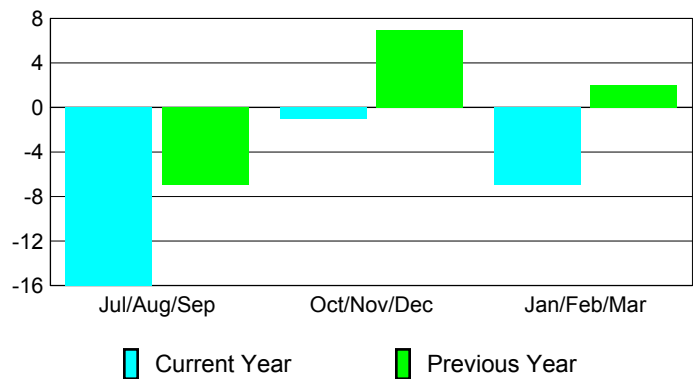

Membership Results 2008-2009

Membership 2007-2008

Month	Net Memb Goal	Actual New Memb	Actual Dropped Memb	Gain/Loss of Memb	Gain/Loss of Memb
Jul/Aug/Sep	0	31	-47	-16	-7
Oct/Nov/Dec	0	27	-28	-1	7
Jan/Feb/Mar	10	42	-49	-7	2
Totals	10	100	-124	-24	2

Membership Results 2008-2009

Goal, New, Dropped, Gain/Loss

Comparison of Membership Gain/Loss

Current Year Compared to the Previous Year

Gender Comparison 2008-2009