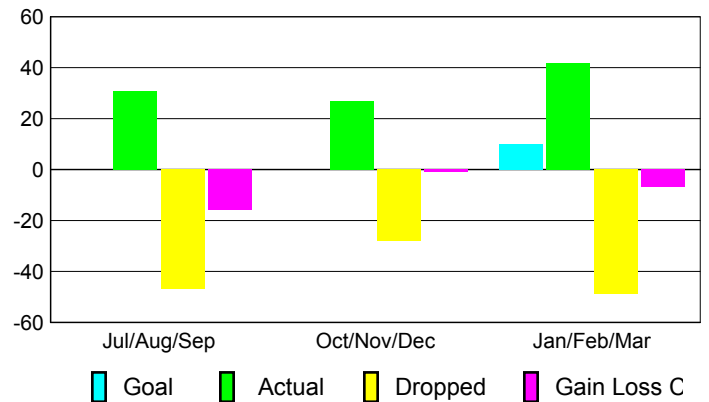

Membership Results 2008-2009

Goal, New, Dropped, Gain/Loss